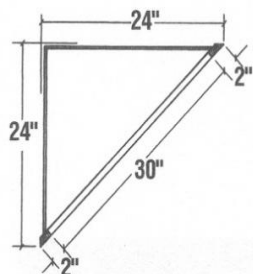

Angle Base (24" Deep)

One Full Depth Adjustable Shelf

SKU	Price
AB24	$400.00