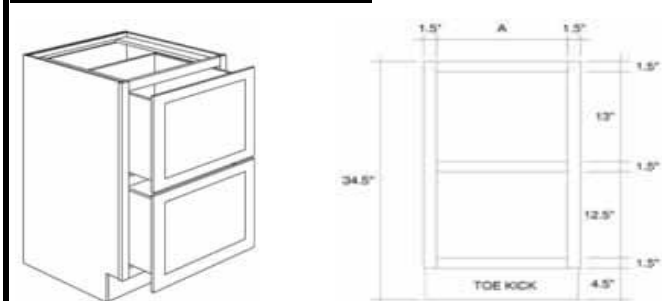

Two Drawer Base Cabinet 24" Deep

SKU	Price
2DB18	$365
2DB24	$415
2DB30	$460
2DB36	$495