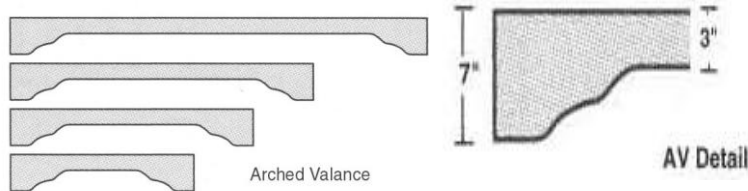

Arched Valance

SKU	Price
AV31	$35.00
AV37	$40.00
AV43	$45.00
AV49	$45.00