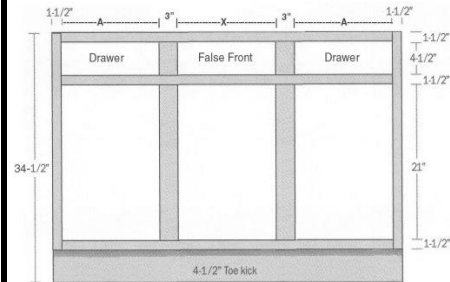

34 1/2" TALL

Tall Console Vanity Double Drawer (21" Deep)

34 1/2" TALL

SKU	Price
TVSD42	\$495.00
TVSD48	\$530.00
TVSD51	\$490.00
2TVSD54	\$580.00
2TVSD57	\$595.00
2TVSD60	\$610.00

Wide Tall Console Vanity (21" Deep)