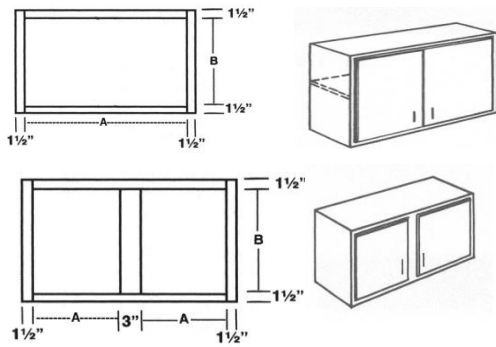

Wall Cabinets

Refrigerator Wall Cabinets 24" Deep

SKU	Price	SKU	Price
RW3012BD	$160.00	RW3612BD	$160.00
RW3015BD	$165.00	RW3615BD	$165.00
RW3018BD	$170.00	RW3618BD	$170.00
RW3024BD	$180.00	RW3624BD	$180.00
RW3312BD	$160.00	RW3912	$175.00
RW3315BD	$165.00	RW3918	$180.00
RW3318BD	$170.00	RW3924	$195.00
RW3024BD	$180.00	RW4212*	$180.00
RW3024BD	$180.00	4RW4812	$200.00
RW3318BD	$170.00		
RW3324BD	$180.00		

Note: the RW4212 is a 42" Sub Zero Solution and the 4RW4812 is a 48" Sub Zero Solution and has 2 doors for each opening