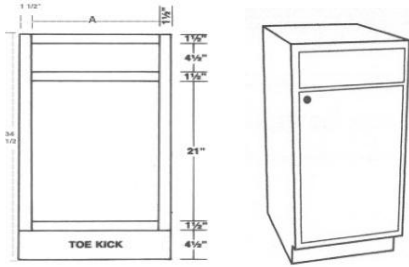

Base (21" Deep) 34 1/2" TALL

3" Trimmable Knee Drawer (21" Deep)

SKU	Price
DDV27T	\$90.00
DDV30T	\$95.00
DDV33T	\$100.00
DDV36T	\$105.00

Bases Cabinets 24" Deep

Single Door Sink Base (24" Deep)

SKU	Price
SB12	\$155.00
SB15	\$165.00
SB18	\$165.00
SB21	\$170.00
SB24	\$190.00