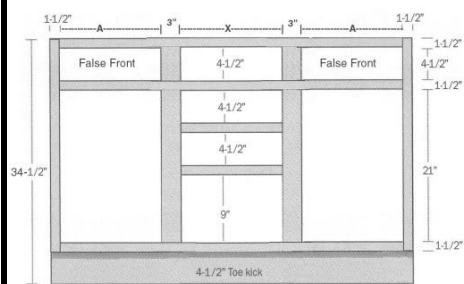

Tall Console Vanity Double Sink (21" Deep)

SKU	Price
TCVD54	$535.00
TCVD57	$550.00
TCVD60	$565.00

34 1/2" TALL