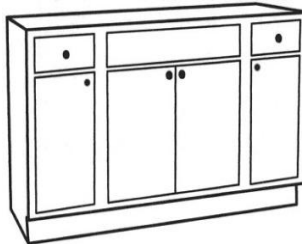

34 1/2" TALL

Tall Console Vanity Double Drawer (21" Deep)

34 1/2" TALL

SKU	Price
TVSD42	\$495.00
TVSD48	\$530.00
TVSD51	\$490.00
2TVSD54	\$580.00
2TVSD57	\$595.00
2TVSD60	\$610.00

Wide Tall Console Vanity (21" Deep)