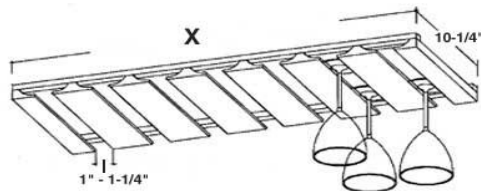

Square Corner Wall Cabinets

30"
36"
42"

SKU	Price
SCW2430	$215.00
SCW2436	$230.00
SCW2442	$249.00

30" & 36" Have 2 Adjustable Shelves.
42" Have 3 Adjustable Shelves.

Wall Wine Storage Cabinets

SKU	Price
WRK3018	$115.00
WRK2430	$140.00

Stem Glass Holders

SKU	Price
SGH30	$90.00
SGH36	$99.00

Angle Wall Cabinet

SKU	PRICE
AW1230	$105
AW1236	$115
AW1242	$125