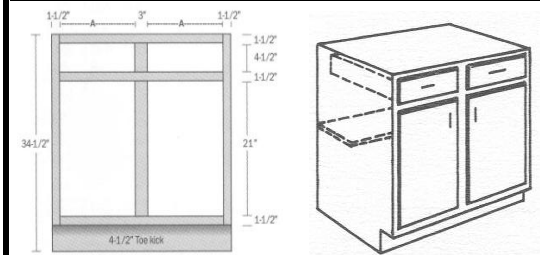

Double Door & Drawer Base with Center Mullion (24" Deep)

SKU	Price
B39	$250.00
B42	$260.00
B48	$270.00

One Adjustable Shelf (16-3/4" Deep)