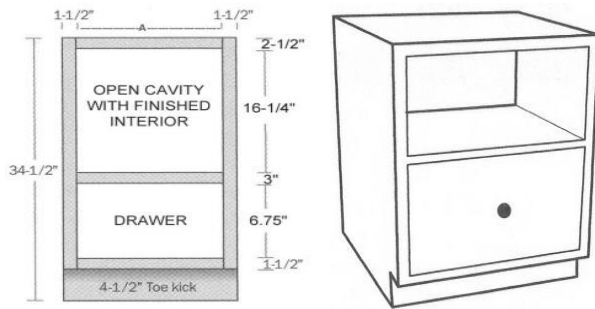

Angle Base (24" Deep)

One Full Depth Adjustable Shelf

SKU	Price
AB24	\$400.00

12" to 24" Deep Base Transition

SKU	Price
BT12L	\$155.00
BT12R	\$155.00

One Full Depth Adjustable Shelf

Microwave / Dish Drawer Base

SKU	Price
BMC27	\$210.00

F & P Dishdrawer fits with no modifications,
Microwaves may require cut out and trim kit for built-in appearance.

34 1/2" Tall x 24" Deep

Desk File Drawer 28.5" Tall

SKU	PRICE
DFD18	\$220.00