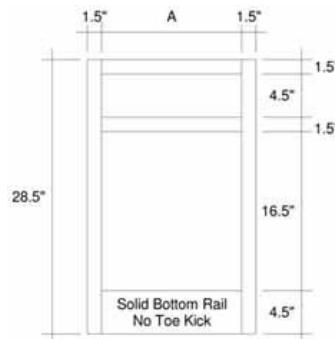

Angle Base (24" Deep)

One Full Depth Adjustable Shelf

SKU	Price
AB24	\$400.00

12" to 24" Deep Base Transition

SKU	Price
BT12L	\$155.00
BT12R	\$155.00

One Full Depth Adjustable Shelf

Microwave / Dish Drawer Base

SKU	Price
BMC27	\$210.00

F & P Dishdrawer fits with no modifications,
Microwaves may require cut out and trim kit for built-in appearance.

34 1/2" Tall x 24" Deep

Desk File Drawer 28.5" Tall

SKU	PRICE
DFD18	\$220.00