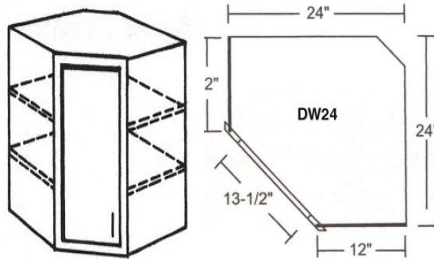

Diagonal Corner Wall Cabinet

SKU	Price
DW2430	$175.00
DW2730	$195.00
DW2436	$200.00
DW2736	$215.00
DW2442	$225.00
DW2742	$235.00

**FINISH INTERIOR OF CABINET TO COLOR OF EXTERIOR OF CABINET
50% COST OF CABINET**

MULLION DOOR FOR CABINET (SOLD AS INDIVIDUAL DOOR, GLASS NOT INCLUDED)

GMD-DW2430	$130.00	GMD-W3042B	$145	Mullion Door Approximate Door Size		
GMD-DW2436	$130.00	GMD-W3624B	$105	Width	Height	Lites per Door
GMD-DW2442	$130.00	GMD-W3630B	$125	10" - 23.5"	30"-36"	6
GMD-DW2730	$145.00	GMD-W3636B	$150	10" - 23.5"	36" - 48"	8
GMD-DW2736	$145.00	GMD-W3642B	$160			
GMD-DW2742	$145.00	GMD-W2130	$100			
GMD-W2436B	$105	GMD-W2136	$100			
GMD-W2442B	$120	GMD-W2142	$105			
GMD-W3024B	$100	GMD-W2430	$100			
GMD-W3030B	$105	GMD-W2436	$100			
GMD-W3036B	$125	GMD-W2442	$105			

Prep For Glass (Includes Routing Out The Center Panel Of The Door) Cost Is $45.00 Per Door

Prepped for Glass Insertion may be ordered by attaching GD to the end of the Cabinet's SKU
GLASS NOT INCLUDED