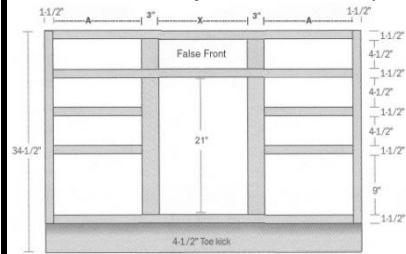

Tall Console Vanity Double Drawer (21" Deep)

34 1/2" TALL

SKU	Price
TVSD42	$495.00
TVSD48	$530.00
TVSD51	$490.00
2TVSD54	$580.00
2TVSD57	$595.00
2TVSD60	$610.00