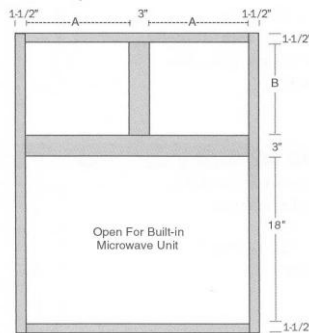

Increase Wall Depth Kits 15" Deep

IWD 42x30x15	$90.00
IWD 42x36x15	$115.00
IWD 42x42x15	$120.00

Increase Wall Depth Kits 18" Deep

IWD 42x30x18	$90.00
IWD 42x36x18	$115.00
IWD 42x42x18	$120.00

Increase Wall Depth Kits 21" Deep

IWD 42x30x21	$90.00
IWD 42x36x21	$115.00
IWD 42x42x21	$120.00

Increase Wall Depth Kits 24" Deep

IWD 42x30x24	$90.00
IWD 42x36x24	$115.00
IWD 42x42x24	$120.00

Please Specify Which Cabinet You Like To Have The Depth Increased On Your Order

Wall Built In Microwave Cabinet

SKU	Price
WBM3036	$185.00
WBM3042	$210.00

21" Deep