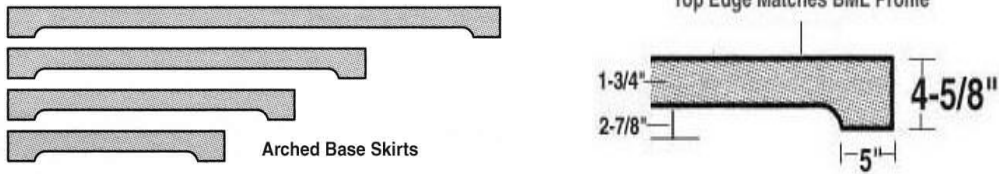

Arched Base Skirts

Arched Base Skirts May be trimmed 6" to fit most applications.

SKU#	Price	ABS48	$45.00
ABS24	$25.00	ABS54	$45.00
ABS30	$30.00	ABS60	$50.00
ABS36	$35.00	ABS66	$55.00
ABS42	$40.00	ABS72	$60.00